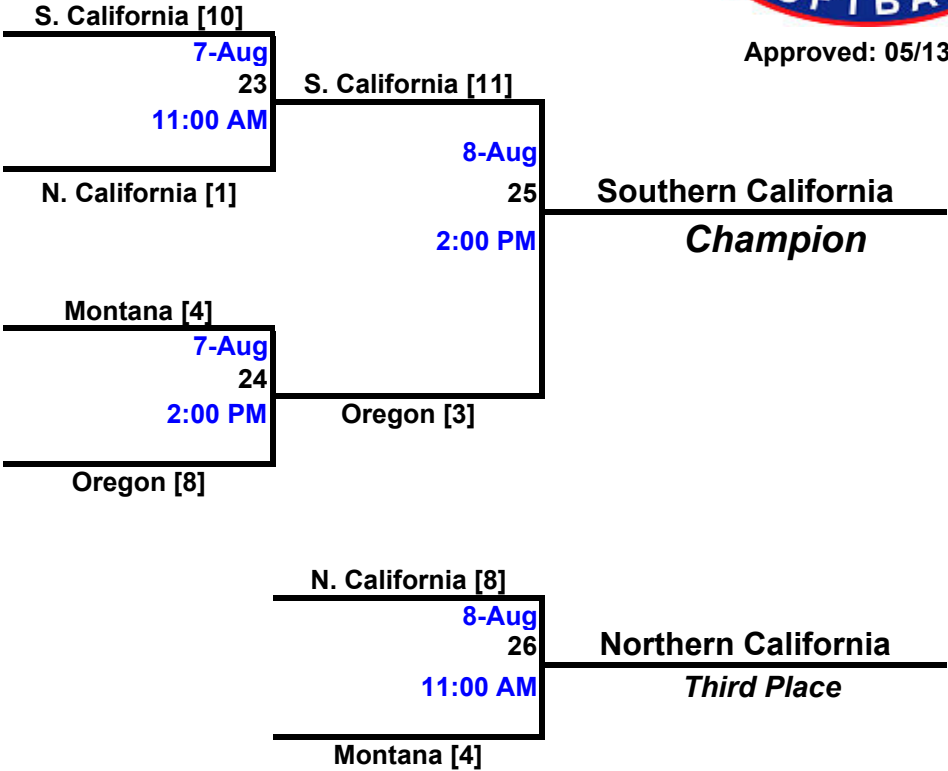

Managers and Coaches must report to Tournament Director 45 minutes before game time.

Bracket information at: <http://www.wad4llb.org>