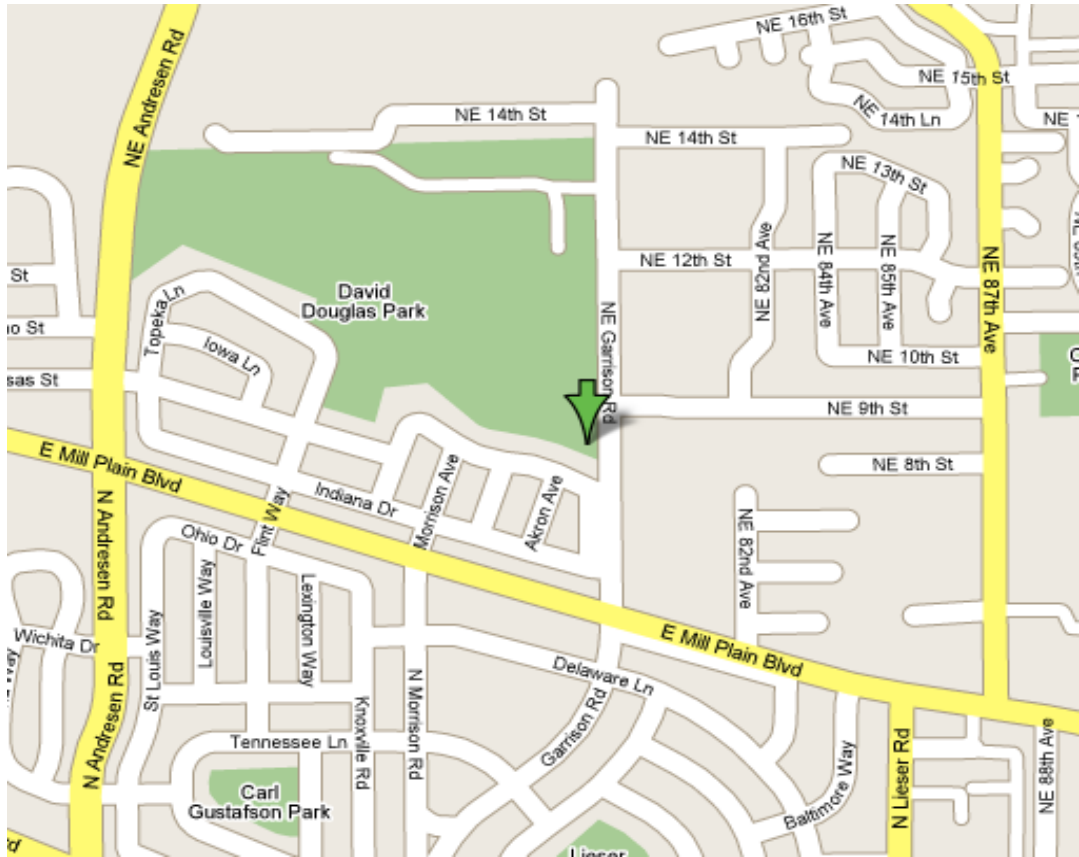

Washington State Tournament

Game Summary

Game #	Date	Time	Type	Location	
1	15-Jul	12:30 PM	Bracket	Columbia	
2	15-Jul	3:00 PM	Bracket	Columbia	
3	16-Jul	12:30 PM	Bracket	Columbia	
4	16-Jul	3:00 PM	Bracket	Columbia	
5	17-Jul	5:30 PM	Bracket	Columbia	
6	17-Jul	8:00 PM	Bracket	Columbia	
7	18-Jul	5:30 PM	Bracket	Columbia	
8	18-Jul	5:30 PM	Bracket	Columbia	
9	19-Jul	6:00 PM	Bracket	Columbia	
10	20-Jul	5:30 PM	Bracket	Columbia	
11	20-Jul	8:00 PM	Bracket	Columbia	<i><u>If Needed Game</u></i>

All Managers must report to the Tournament Director 45 Minutes prior game time

Follow the Tournament at: <http://www.wad4llb.org>

Click on Map for Driving directions from Google Maps™
Park is located east of Interstate 5 and west of Interstate 205 on Garrison Road
Use the first entrance to the Park.