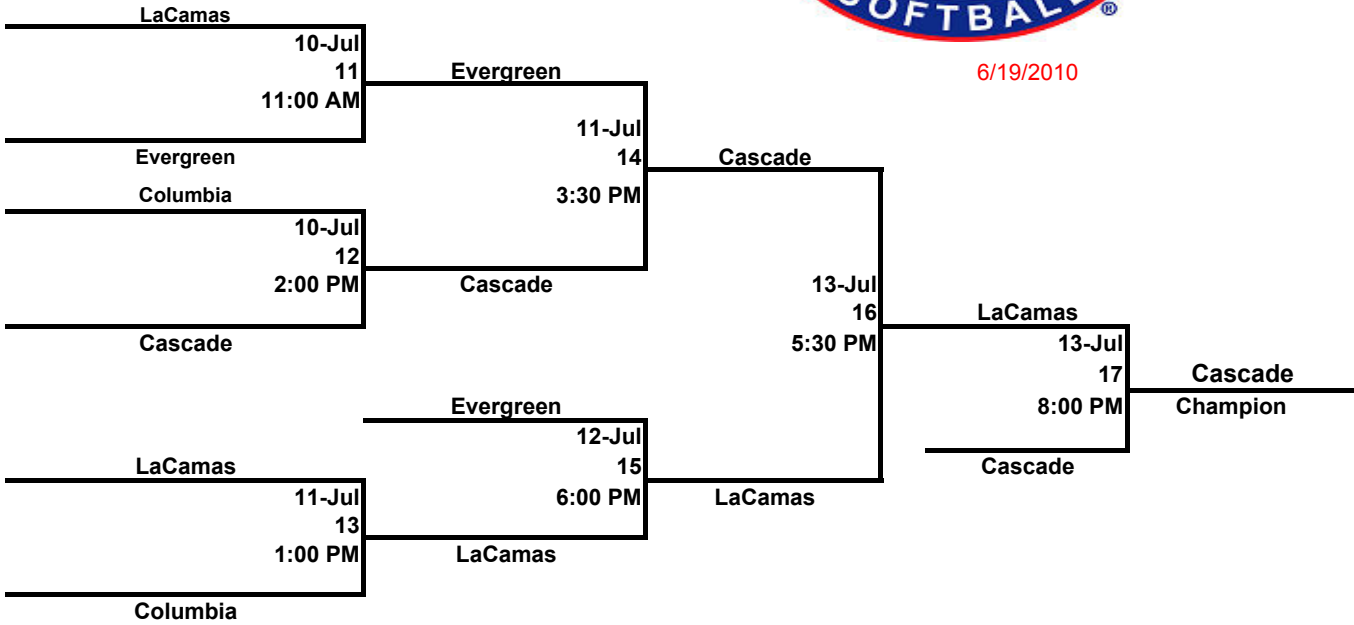

Girls Little League Softball

District Tournament

Championship Bracket

Hosted By: Columbia Girls Softball Little League

6/19/2010

Managers and Coaches must report to the Tournament Director 45 minutes before game time.

Bracket Information at: <http://www.wad4llb.org>

Girls Little League Softball

2010 District Tournament

Hosted by: Columbia Girls Softball Little League

6/19/2010

Round 1						
Game	Team		Team	Date	Time	Location
1	BOG/EC [0]	vs.	LaCamas [10]	5-Jul	5:30 PM	CGSLL
2	Evergreen [0]	vs.	CGSLL [14]	5-Jul	8:00 PM	CGSLL

Round 2						
Game	Team		Team	Date	Time	Location
3	Evergreen [12]	vs.	Cascade [9]	6-Jul	5:30 PM	CGSLL
4	LaCamas [6]	vs.	CGSLL [5]	6-Jul	8:00 PM	CGSLL

Round 3						
Game	Team		Team	Date	Time	Location
5	BOG/EC [5]	vs.	CGSLL [10]	7-Jul	5:30 PM	CGSLL
6	Cascade [0]	vs.	LaCamas [10]	7-Jul	8:00 PM	CGSLL