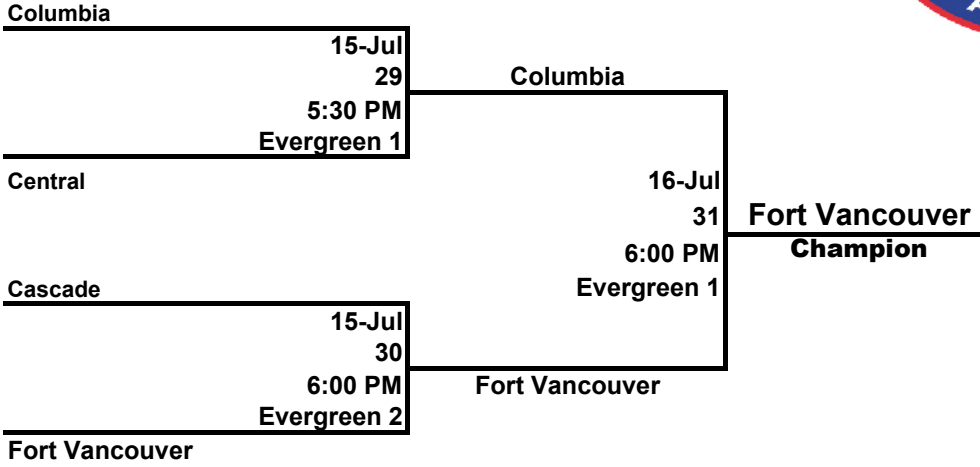

Little League Baseball

District Tournament

Championship Bracket

Hosted By: [Evergreen Little League](#)

Managers and Coaches must report to the Tournament Director 45 minutes before game time.

Bracket information at: <http://www.wad4llb.org>

Little League Baseball

District Tournament

Hosted by: [Evergreen Little League](#)

Approved 06/13/2010

Round 1						
Game	Team		Team	Date	Time	Location
1	Columbia [4]	vs.	LaCamas [1]	3-Jul	11:00 AM	Evergreen 1
2	Fort Van [6]	vs.	Evergreen [1]	3-Jul	11:30 AM	Evergreen 2
3	Central Van [15]	vs.	Bridge of Gods [13]	3-Jul	2:00 PM	Evergreen 1
4	East County [2]	vs.	Cascade [24]	3-Jul	2:30 PM	Evergreen 2

Round 2						
Game	Team		Team	Date	Time	Location
5	LaCamas [9]	vs.	Evergreen [10]	5-Jul	5:30 PM	Evergreen 1
6	Columbia [14]	vs.	Bridge of Gods [1]	5-Jul	6:00 PM	Evergreen 2
7	Fort Van [0]	vs.	Cascade [10]	6-Jul	5:30 PM	Evergreen 1
8	Central Van [24]	vs.	East County [2]	6-Jul	6:00 PM	Evergreen 2

Round 3						
Game	Team		Team	Date	Time	Location
9	Bridge of Gods [11]	vs.	LaCamas [9]	7-Jul	5:30 PM	Evergreen 1
10	Evergreen [6]	vs.	Cascade [16]	7-Jul	6:00 PM	Evergreen 2
11	East County [1]	vs.	Columbia [11]	8-Jul	5:30 PM	Evergreen 1
12	Fort Van [16]	vs.	Central Van [12]	8-Jul	6:00 PM	Evergreen 2