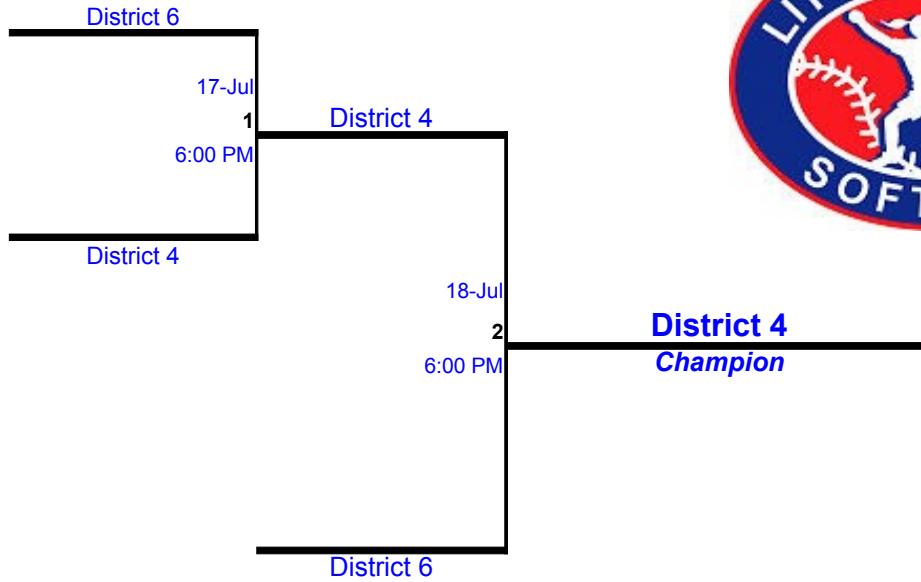

# Washington State

Girls Big League Softball

Host: Columbia Little League

**All Managers must report to the Tournament Director 45 Minutes before game time**

Bracket Information at: <http://www.wad4llb.org>

# Girls Big League Softball

### Bracket Summary

#### 2008 Season

Game #	Date	Time	Type	Location	
1	17-Jul	6:00 PM	Bracket	Columbia	
2	18-Jul	6:00 PM	Bracket	Columbia	
3	18-Jul	8:30 PM	Bracket	Columbia	<i><u>If Needed Game</u></i>

***All Managers must report to the Tournament Director 45 Minutes before game time***