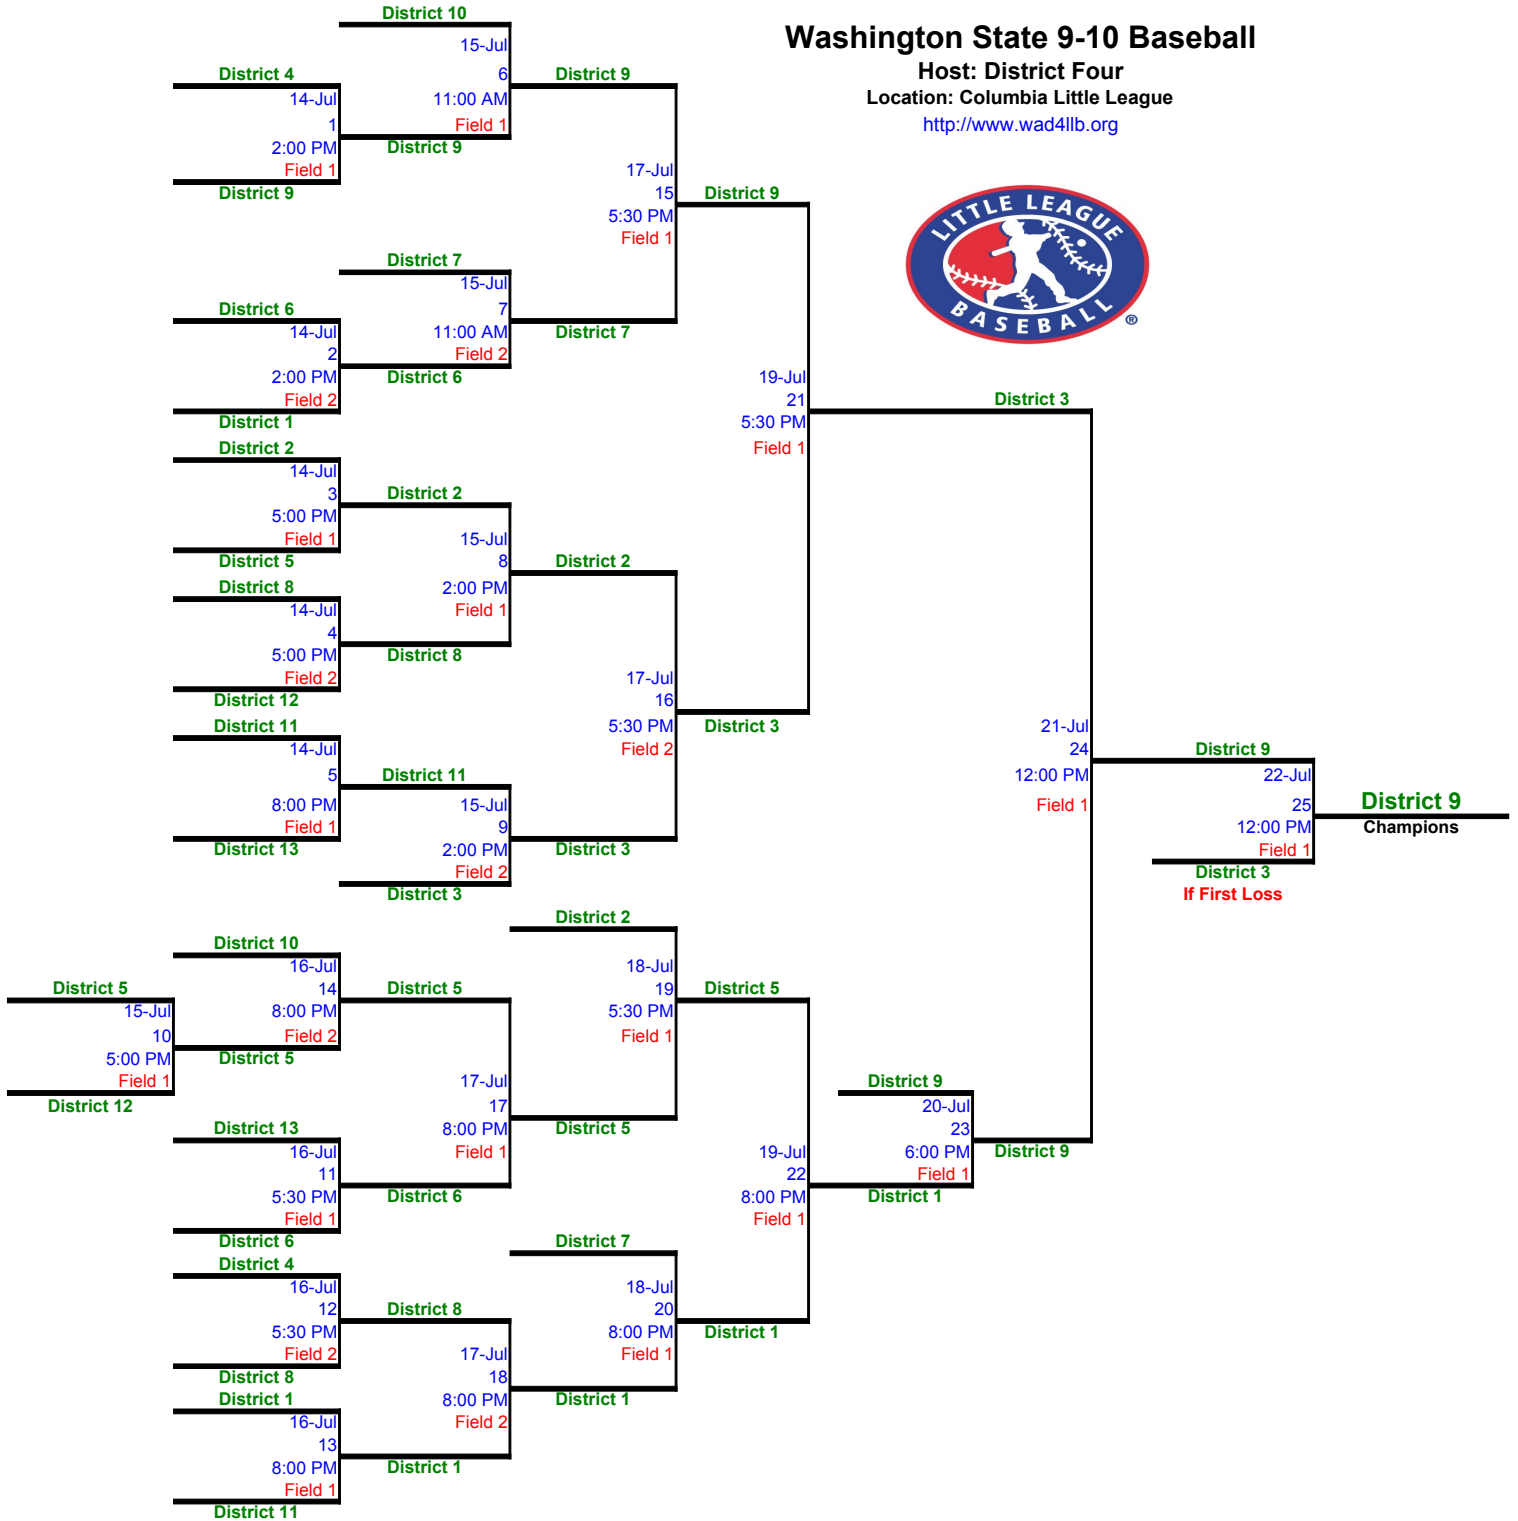

Washington State 9-10 Baseball

Host: District Four
 Location: Columbia Little League
<http://www.wad4llb.org>

Managers Must Report to The Tournament Director 45 Minutes Prior to Game Time

Bracket Information at: <http://www.wad4llb.org>